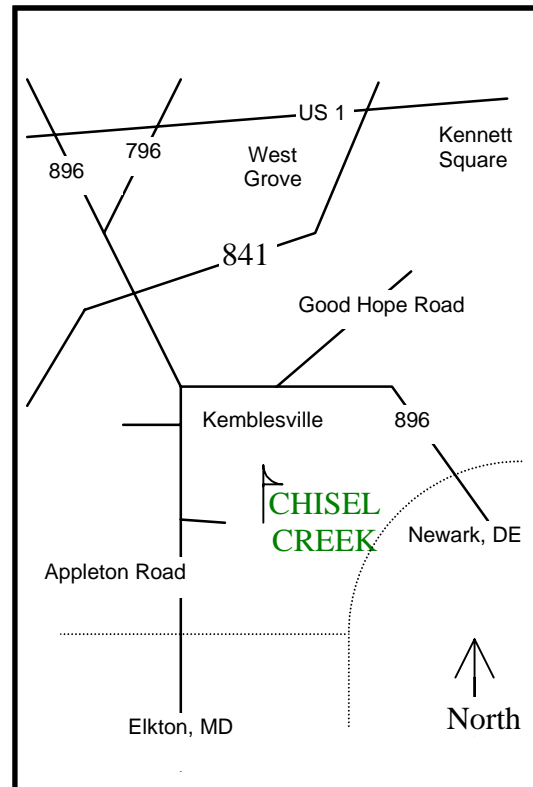

Youth Clinics will focus primarily on the fundamentals of the game; with the emphasis on fun.

Let us help you start to understand the golf swing!

Directions to Chisel Creek Golf Course

Chisel Creek Golf Club is centrally located within 10 miles of Newark, Wilmington, Elkton, Oxford and Kennett Square.

Access to **Chisel Creek** can easily be obtained by a number of direct routes:

From the North - Rt. 1 to 796 S to 896 S.

From the East - Good Hope Road

From the South - Rt. 896 N or Appleton Road.

From the West - Rt. 841 N to 896 S.